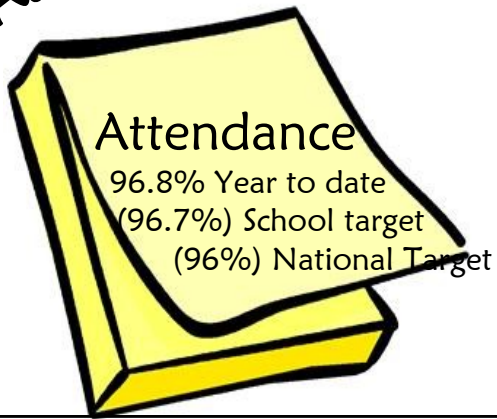

# Attendance

## Dates for the diary

- 14.5.18 KS2 SATs WEEK
- 16.5.18 KS1 trip to Yorkshire Wildlife Park
- 17.5.18 Celebration lunch for the Royal wedding
- 23.5.18 D/T Y5/Y6 afternoon
- 24.5.18 Open afternoon Y1 to Y6 come and see our learning 2.30pm
- 25.5.18 INSET DAY—no school for children
- 26.5.18—3.6.18 HALF TERM
- 4.6.18 Back to school
- 6.6.18 -8.6.18 Y5 PGL
- 11.6.18 Y1 / 14.6.18 Y2 DT Afternoon 1.30pm
- 27.6.18 Y1 assembly 2.50pm. Parents welcome.
- 28.6.18 FS Coffee morning 9-10.15am
- 29.6.18 Reports out
- 4.7.18 KS1 (AM) /KS2 (PM) Sports day
- 5.7.18 Foundation Sports day 9.30am (Approx 1/2 hour)
- 11.7.18 Open evening
- 12.7.18 KS2 production