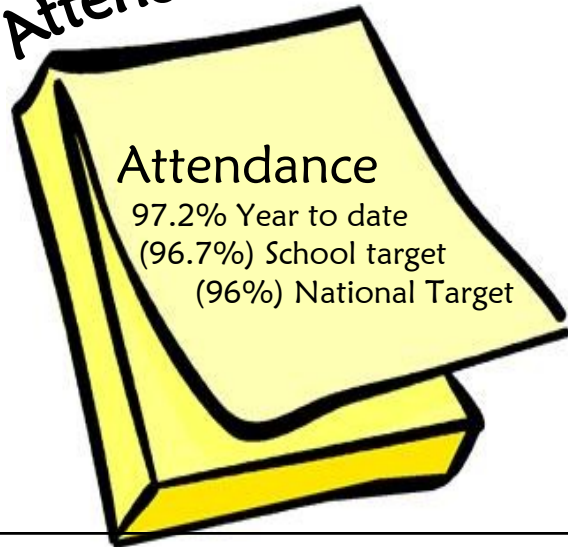

Attendance

Dates for the diary

22.2.18 Thinking Day—if you are in the Beevers, Scouts, Brownies or Guides please do come in your uniform.

23.2.18—PTFA film night 'SING' 6pm to 8pm £2.50 will include snacks and drink.

1.3.18 WORLD BOOK DAY—dress as an alien, parents invited PM for workshops, **sign up sheets available this week.**

7.3.18 Y2 Assembly Parents Welcome 2.50pm.

7.3.18 Y5/Y6 Trip to Leeds Museum—Greeks.

12.3.18 Y1 DT Afternoon 1.30pm onwards.