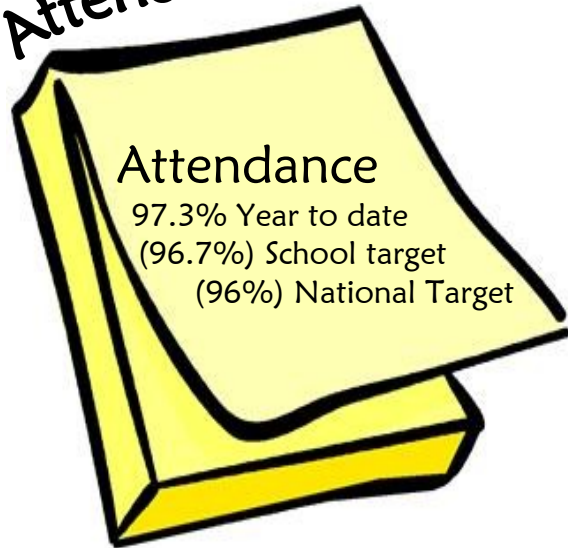

Attendance

Attendance

97.3% Year to date
 (96.7%) School target
 (96%) National Target

Dates for the diary

31.1.18 Y4 Assembly 2.50pm. Parents invited.

1.2.18 PANTO Dick Whittington bring a £1 and dress up for the PANTO as a character or smart dress. Please bring in a £1 ASAP

7.2.18 KS1 Skipton Castle trip. Arrive at 8.30am Coach is leaving at 8.40am.

9.2.18 2.30pm Y1 to Y6 parents invited in to share this half terms learning.

HALF TERM 10.2.18 to 18.2.18

22.2.18 Thinking Day—if you are in the Beavers, Scouts, Brownies or Guides do come in your uniform.