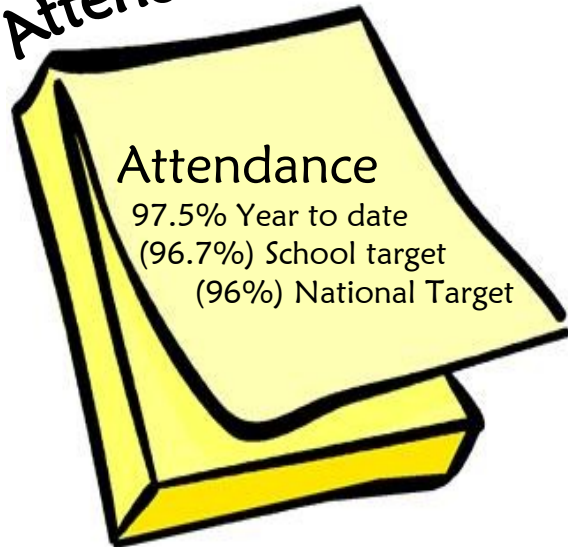

Attendance

Dates for the diary

Happy New Year

- 16.1.18 Young Voices.
- 17.1.18 The Planetarium Y1 to Y6 in school.
- 23.1.18 100% attendance film. Collect at 5pm.
- 31.1.18 Y4 Assembly. Parents welcome 2.50pm.
- 1.2.18 PANTO Dick Whittington bring a £1 and dress up for the PANTO as a character or smart dress. Thanks to The PTFA for paying for most of the production.
- 7.2.18 KS1 Skipton Castle trip
- 9.2.18 2.30pm Y1 to Y6 parents invited in to share this half terms learning
- HALF TERM 10.2.18 to 18.2.18**
- 22.2.18 Thinking Day
- 23.2.18—PTFA film night 'SING' 6 to 8pm
- 1.3.18 WORLD BOOK DAY—dress as an alien

The Ellis News

Spring 1 2018
Date: 15.1.18

KS2 Golden Banquet

VIP 'Work Hard'

We are delighted that our children have come back after the holidays eager and ready to learn. Thank you so much for all the kind donations we have had from parents for school, every donation supports The Ellis Curriculum.