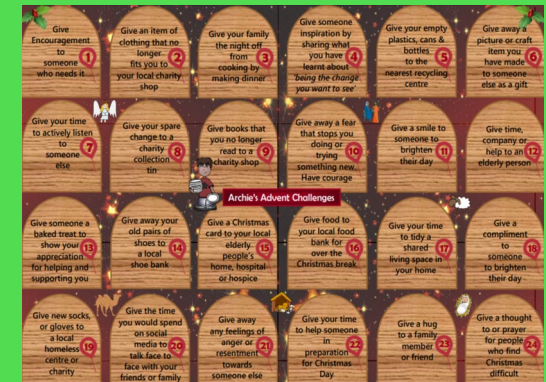

Advent calendar challenge

We have been talking about Christmas being a time of giving as well as receiving. You may want to do some of these challenges, hopefully the Y1 to Y6 children might surprise you.