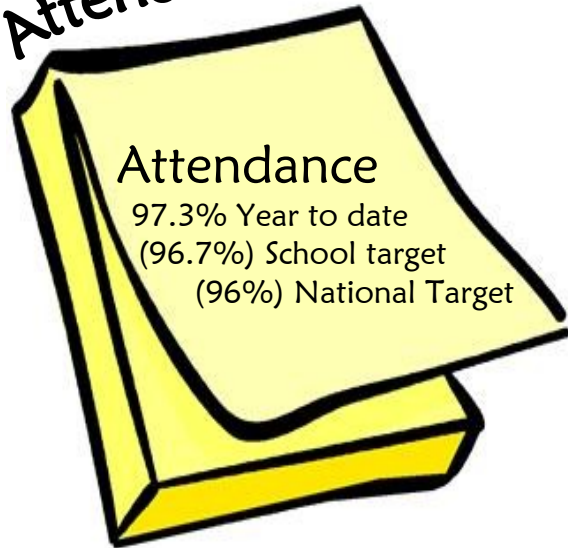

Attendance

Dates for the diary

- 5.12.17 KS1 Christmas Book Crafts 1.15pm
 - 12.12.17 Y3 Trip to the Panto
 - 12.12.17 KS1 Nativity 6pm
 - 13.12.17 Christmas Dinner **Christmas Jumper day**
 - 13.12.17 KS1 Nativity 6pm
 - 14.12.17 Foundation Stage coffee morning 9am
 - 15.12.17 HAG Concert at school 6.30pm
 - 15.12.17 Y5 Swimming starts
 - 20.12.17 Party Day, **Party clothes**
 - 21.12.17 PTFA school Disco **F2/KS1 5.30 to 6.30pm**
KS2 7.00pm to 8.00pm
- We need you! Is anyone available to help at the disco? Please let us know. Thank you.
- 22.12.17 Christingle 2.30pm in the hall. F2-Y6
 - Christmas Holiday**
 - 8.1.18 Return to school

The Ellis News

Autumn 2 2017
 Date: 4.12.17

KS1 Golden Banquet

Golden children 1.12.17

We are so proud of all our GOLDEN Children. Every week we remind all our children to be PROUD of their learning.

VIP 'push yourself'

There has been some amazing writing in school. The younger children have been pushing themselves to write independently and to increase the amount of writing, whilst the older children are editing and improving their writing with fantastic results.