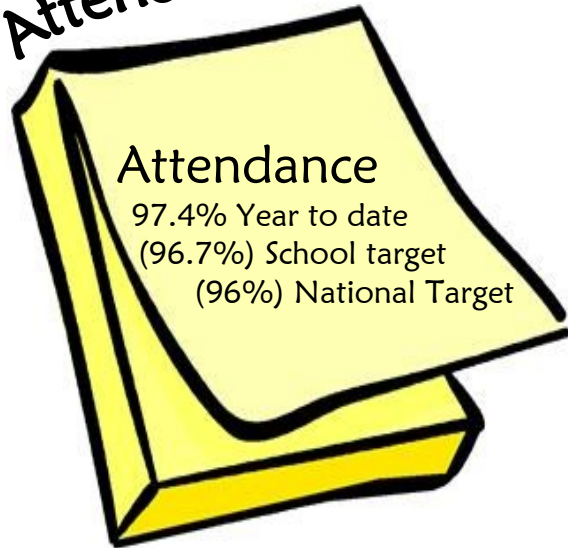

Attendance

Dates for the diary

- 29.11.17 Y5 Assembly for parents 2.50pm
 - 5.12.17 KS1 Christmas Book Crafts 1.15pm
 - 12.12.17 Y3 Trip to the Panto
 - 12.12.17 KS1 Nativity 6pm
 - 13.12.17 Christmas Dinner, Christmas Jumper day
 - 13.12.17 KS1 Nativity 6pm
 - 14.12.17 Foundation Stage coffee morning 9am
 - 15.12.17 HAG Carol Concert at school 6.30pm
 - 15.12.17 Y5 Swimming starts
 - 20.12.17 Party Day, **Party clothes**
 - 21.12.17 PTFA school Disco **F2/KS1** 5.30 to 6.30pm
KS2 7.00pm to 8.00pm
- We need you! Is anyone available to help at the disco? Please let us know.
- 22.12.17 Christingle 2.30pm in the hall F2-Y6
 - Christmas Holiday**
 - 8.1.18 Return to school

The Ellis News

Autumn 2 2017
 Date: 27.11.17

KS2 Golden Banquet

Golden children 24.11.17

We are so proud of all our GOLDEN Children. Every week we remind all our children to be PROUD of their learning.

VIP 'Imagine'