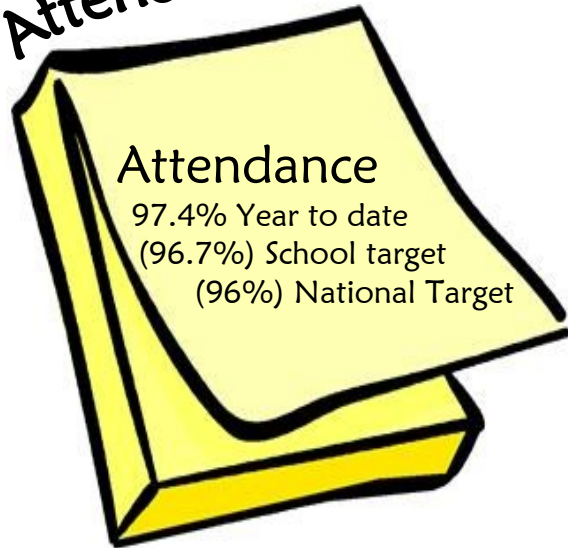

Attendance

Attendance

97.4% Year to date
(96.7%) School target
(96%) National Target

Dates for the diary

- 29.11.17 Y5 Assembly for parents 2.50pm
 - 5.12.17 KS1 Christmas Book Crafts 1.15pm
 - 12.12.17 Y3 Trip to the Panto
 - 12.12.17 KS1 Nativity 6pm
 - 13.12.17 Christmas Dinner, Christmas Jumper day
 - 13.12.17 KS1 Nativity 6pm
 - 14.12.17 Foundation Stage coffee morning 9am
 - 15.12.17 HAG Carol Concert at school 6.30pm
 - 15.12.17 Y5 Swimming starts
 - 20.12.17 Party Day, **Party clothes**
 - 21.12.17 PTFA school Disco **F2/KS1** 5.30 to 6.30pm
KS2 7.00pm to 8.00pm
- We need you! Is anyone available to help at the disco? Please let us know.
- 22.12.17 Christingle 2.30pm in the hall F2-Y6
- Christmas Holiday**
- 8.1.18 Return to school

The Ellis News

Autumn 2 2017
Date: 27.11.17

KS2 Golden Banquet

Golden children 24.11.17

We are so proud of all our GOLDEN Children. Every week we remind all our children to be PROUD of their learning.

VIP 'Imagine'